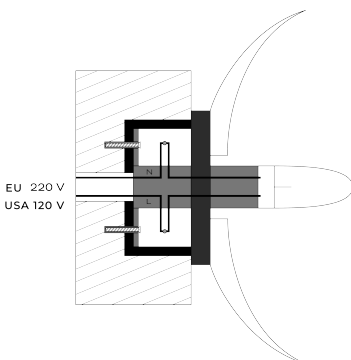

/ Model E1

Element size options:	A/ Diameter: 10-15 cm / 4-6 in Depth: 9-13 cm / 3-5 in Fastening: ø 5 cm / 2 in
	B/ Diameter: 16-24 cm / 6-9 in Depth: 12-16 cm / 5-6 in Fastening: ø 5 cm / 2 in
	C/ Diameter: 25-34 cm / 10-13 in Depth: 16-20 cm / 6-8 in Fastening: ø 5 cm / 2 in
	D/ Diameter: 35-40 cm / 14-16 in Depth: 18-22 cm / 7-9 in Fastening: ø 6 cm / 2 in

Light source: G4/G9/E14/E27

Fastening size: Diameter: ø 5-6 cm / 2 in

Box size: Diameter: ø 4 cm / 2 in
Depth: 2.5 cm / 1 in

/ Material

All items are handmade by the best craftsmen. We implement the boldest non-standard projects, which result in a one-of-a-kind product. We eliminated mechanical processes in production as much as possible, thanks to manual work there are never two exact pieces. Each work made is a unique work of art.