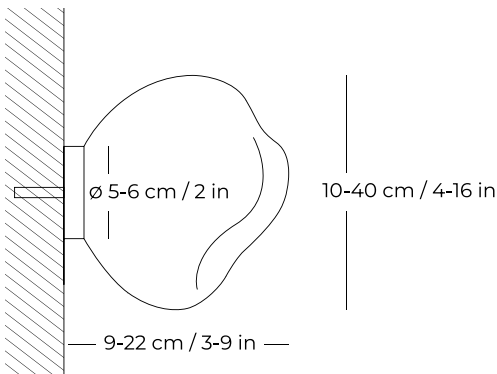

/ Model E1

Element size options:	A/ Diameter: 10-15 cm / 4-6 in Depth: 9-13 cm / 3-5 in Fastening: ø 5 cm / 2 in
	B/ Diameter: 16-24 cm / 6-9 in Depth: 12-16 cm / 5-6 in Fastening: ø 5 cm / 2 in
	C/ Diameter: 25-34 cm / 10-13 in Depth: 16-20 cm / 6-8 in Fastening: ø 5 cm / 2 in
	D/ Diameter: 35-40 cm / 14-16 in Depth: 18-22 cm / 7-9 in Fastening: ø 6 cm / 2 in

Light source: G4/G9/E14/E27

Fastening size: Diameter: ø 5-6 cm / 2 in

Box size: Diameter: ø 4 cm / 2 in
Depth: 2.5 cm / 1 in

/ Material

All items are handmade by the best craftsmen. We implement the boldest non-standard projects, which result in a one-of-a-kind product. We eliminated mechanical processes in production as much as possible, thanks to manual work there are never two exact pieces. Each work made is a unique work of art.