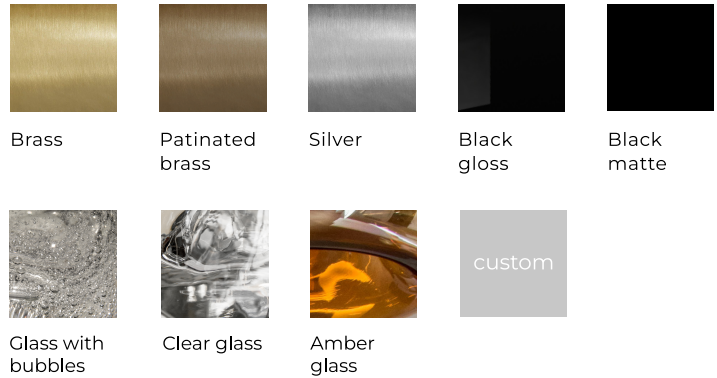

/ Model E1

Element size options:	A/ Diameter: 10-15 cm / 4-6 in Depth: 9-13 cm / 3-5 in Fastening: ø 5 cm / 2 in
	B/ Diameter: 16-24 cm / 6-9 in Depth: 12-16 cm / 5-6 in Fastening: ø 5 cm / 2 in
	C/ Diameter: 25-34 cm / 10-13 in Depth: 16-20 cm / 6-8 in Fastening: ø 5 cm / 2 in
	D/ Diameter: 35-40 cm / 14-16 in Depth: 18-22 cm / 7-9 in Fastening: ø 6 cm / 2 in

Light source: G4/G9/E14/E27

Fastening size: Diameter: ø 5-6 cm / 2 in

Box size: Diameter: ø 4 cm / 2 in
Depth: 2.5 cm / 1 in

/ Material

All items are handmade by the best craftsmen. We implement the boldest non-standard projects, which result in a one-of-a-kind product. We eliminated mechanical processes in production as much as possible, thanks to manual work there are never two exact pieces. Each work made is a unique work of art.